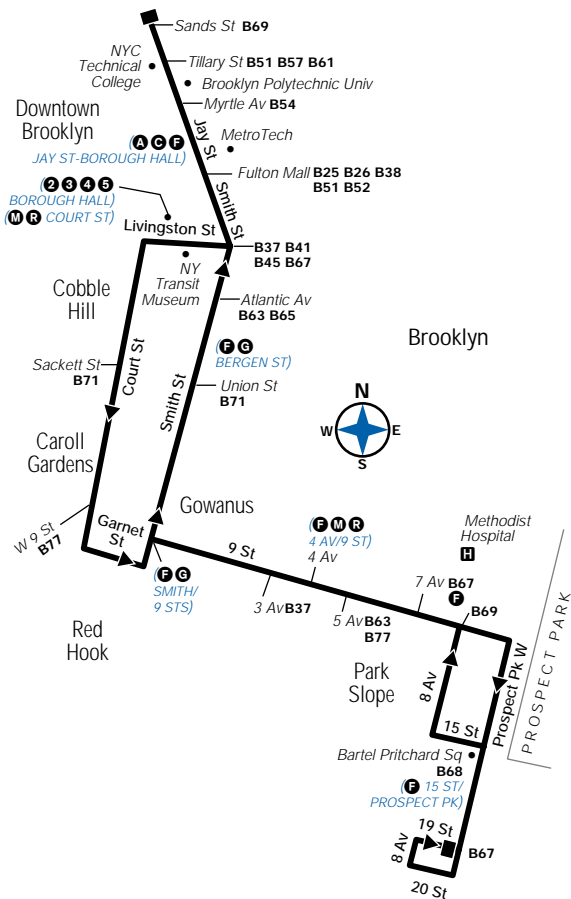

B75 LEGEND

Terminal

B63 Bus Transfer Point

(F) *STATION NAME*
Subway Connection

br075a04168

**For travel information, call 718-330-1234
or visit www.mta.info**