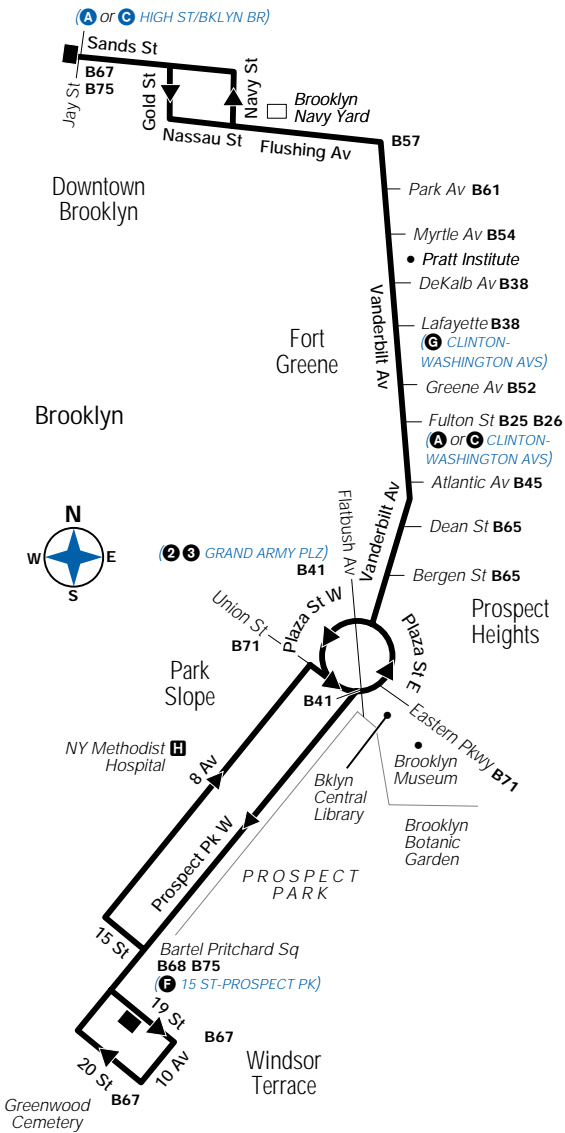

B69 LEGEND

- Terminal
- **B67** Bus Transfer Point
- **(F)** STATION NAME
  Subway Connection

br069a04099

**For travel information, call 718-330-1234
or visit www.mta.info**